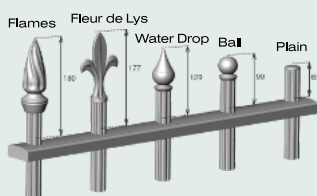

Aesthetic Options

DECORATIVE FINIALS