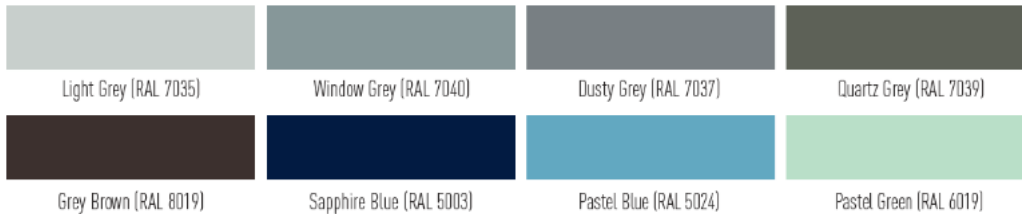

## COLOURS

10 STANDARD COLOURS (NO EXTRA COST) - Fine textured except bronze (metallic)

EXPRESSION RANGE (NO EXTRA COST) - Textured Finish

FUTURA RANGE (NO EXTRA COST) - Sand-blasted finish

WOODGRAIN TEXTURE - QualiDeco™ Textured Finish