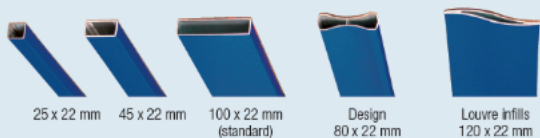

### FIVE TYPES OF INFILL BARS

Infills 100 x 22mm as standard. Other infills on request. Pricing varies according to the type of infills.